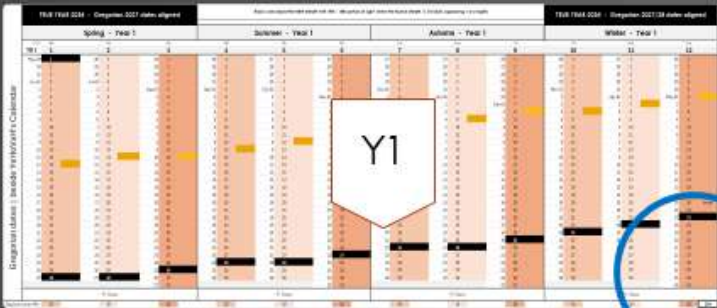

A PERFECT WELL OILED MACHINE!

10