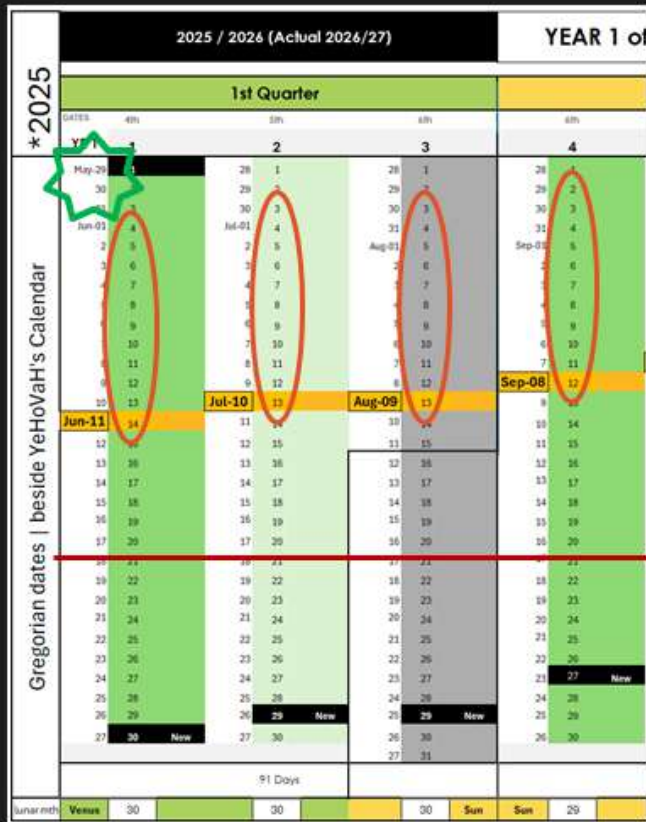

2025/2026 compared 2033 TC.
Full Moon dates given:

Gregorian Date Names

2025		2033	
June	11	June	3
July	10	July	2
Aug	9	Aug	1
Sept	8	Aug	31

The Calendar Date Numbers

2025	day	2033	day
1st	14	1st	4
2nd	13	2nd	3
3rd	13	3rd	3
4th	12	4th	2

**10 Solar Days Out +
Moon Out 1 Quarter**

Two Years - Same Days - 4_{Months}
Y1 2025/26* - Y2 2033 TC.
Same Moon Different Dates