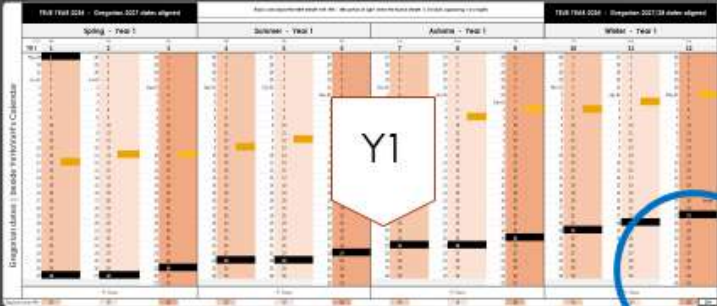

A PERFECT WELL OILED MACHINE!

10