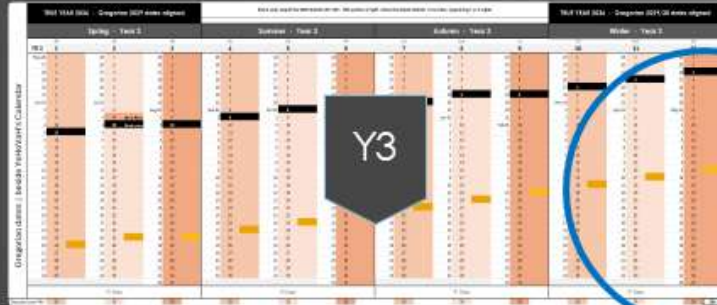

A GOOD INVESTIGATOR CONSIDERS ALL MOTIVES

On The Calendar, each year 10 Days of a Lunar month become surplus.

After One year = 10 Days

After two years = 10+10 / 20 Days

After Three Years = 10+10+10 = 30 Days
(1 new month)

REMOVING 10 DAYS EXACTLY prevents
the flow of Year 1 into Year 2

Removing 10 days
repeats a Year

10

20

30