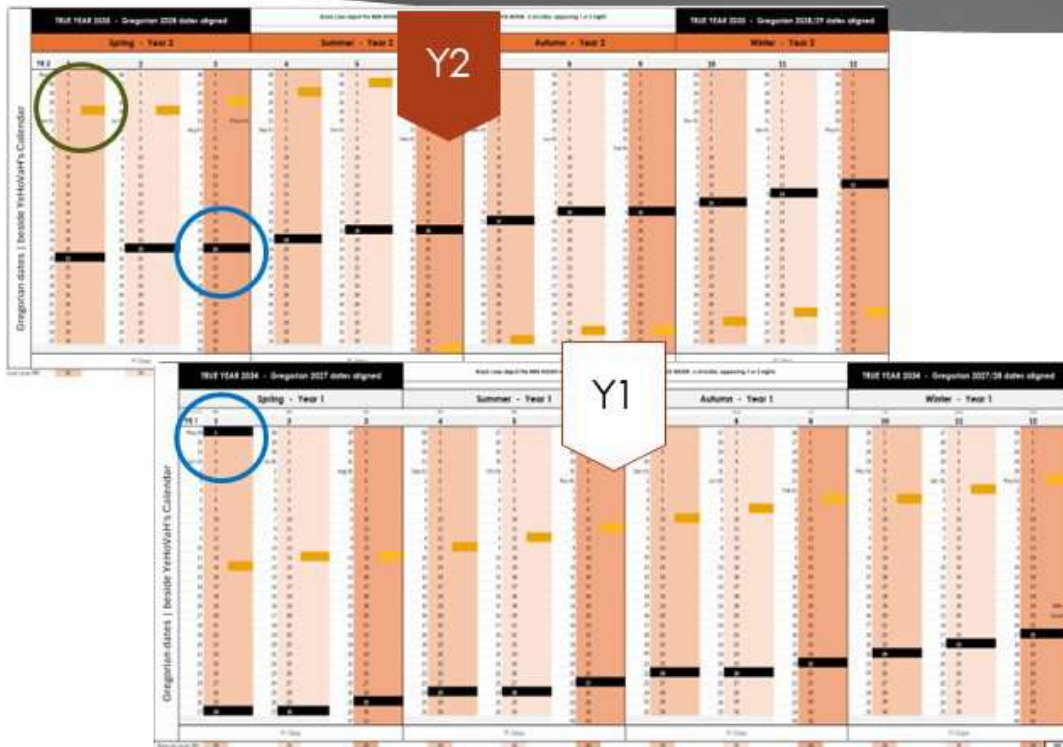

Was the Moon Full at Creation?

Jubilees Ch3:7-10, 16-18 & Leviticus 12:1-7 / M2.D17 T.C.

observe all the days. **16** And in the first week of the first jubilee, A'dam and his woman were in the Garden of Eden for seven years tilling and *guarding* it, and we gave him work and we instructed him to do everything that is suitable for tillage. **17** And he tilled the garden, and was naked and knew it not, and was not ashamed, and he protected the garden from the birds and beasts and cattle, and gathered its fruit, and ate, and put aside the remnant for himself and for his woman and put aside that which was being kept. *for sabbath*

18 And after the completion of the seven years, which he had completed there, seven years exactly, and in the second month, on the seventeenth day of the month, the serpent came and approached the woman, and