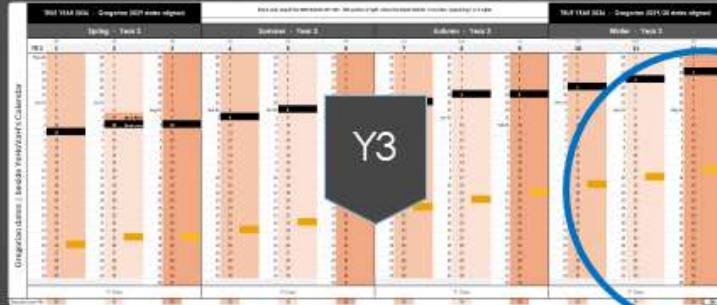

# A PERFECT WELL OILED MACHINE!

10

20

30

On The Calendar, each year  
10 Days of a Lunar month become surplus.

After One year 10 Days

After two years  $10+10 = 20$  Days

After Three years  $10+10+10 = 30$  Days