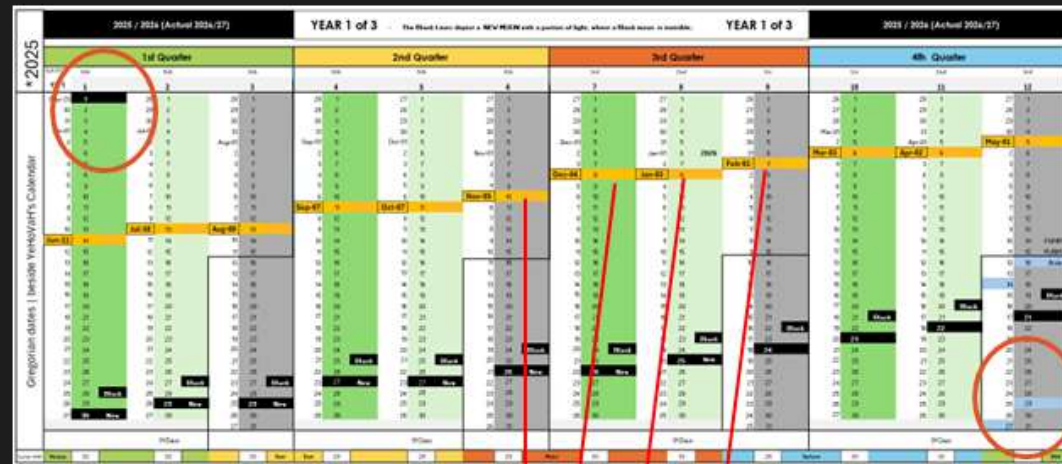

Same Days - Different Year Ends

Y1 of 3
Begins 29 May