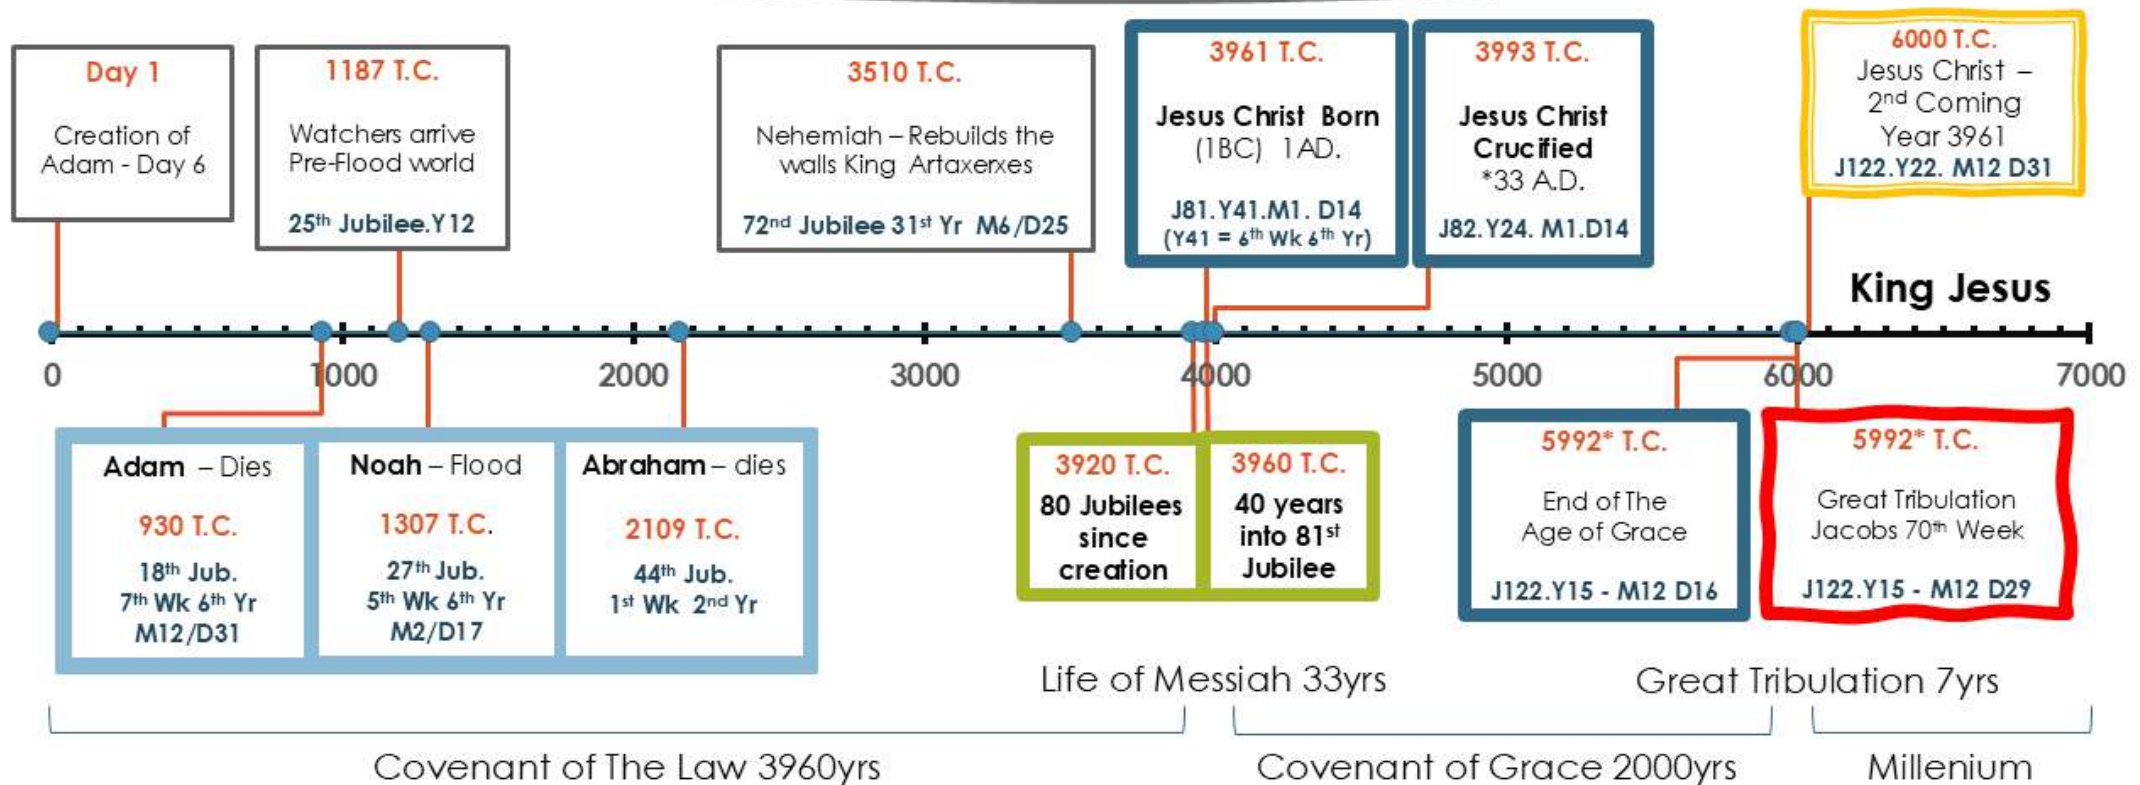

7000 T.C. Year Timeline TC. Years & Jubilees