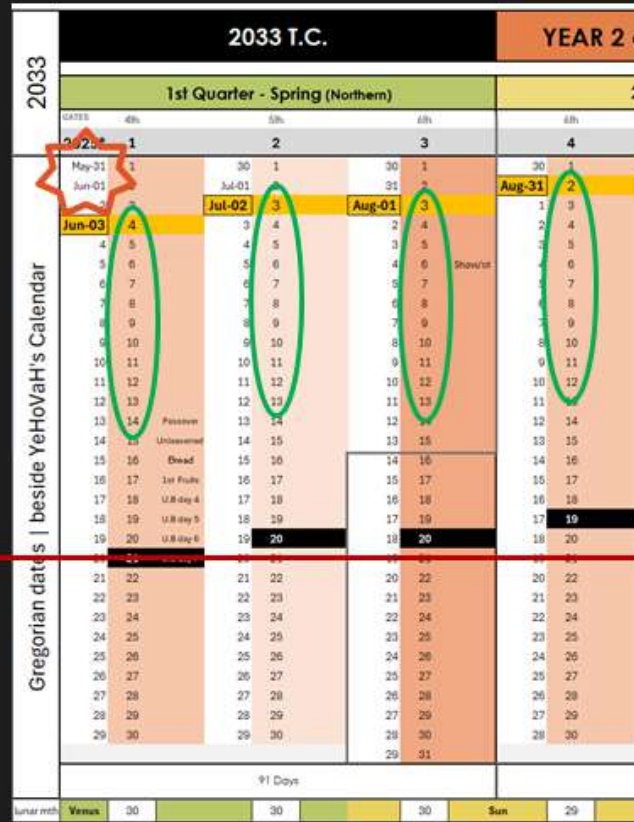

May 1 = April 24 2033 TC

May 31 = May 23 2033 TC

2025/2026 compared 2033 TC.  
Full Moon dates given:

Gregorian Date Names

2025		2033	
June	11	June	3
July	10	July	2
Aug	9	Aug	1
Sept	8	Aug	31

The Calendar Date Numbers