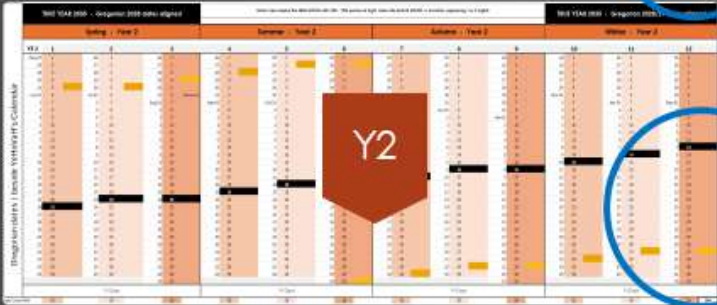

A GOOD INVESTIGATOR CONSIDERS ALL MOTIVES

On The Calendar, each year 10 Days of a Lunar month become surplus.

After One year = 10 Days

After two years = 10+10 / 20 Days

After Three Years = 10+10+10 = 30 Days
(1 new month)

REMOVING 10 DAYS EXACTLY prevents
the flow of Year 1 into Year 2

Removing 10 days
repeats a Year

10

20

30