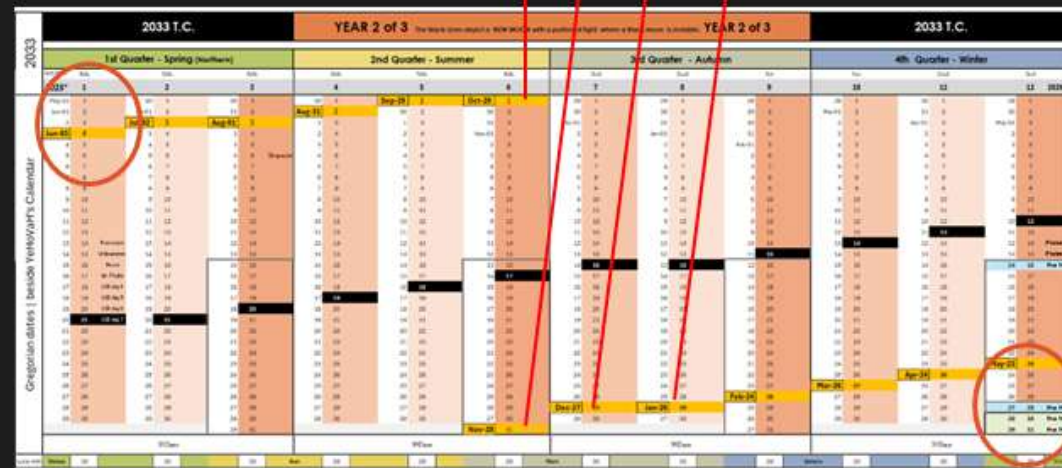

Month
12
27 May 2026

Y2 of 3
Begins 31 May