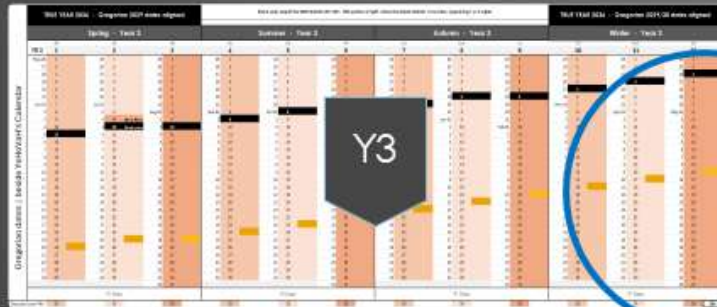

# A PERFECT WELL OILED MACHINE!

10

20

30

On The Calendar, each year  
10 Days of a Lunar month become surplus.

After One year 10 Days

After two years  $10+10 = 20$  Days

After Three years  $10+10+10 = 30$  Days