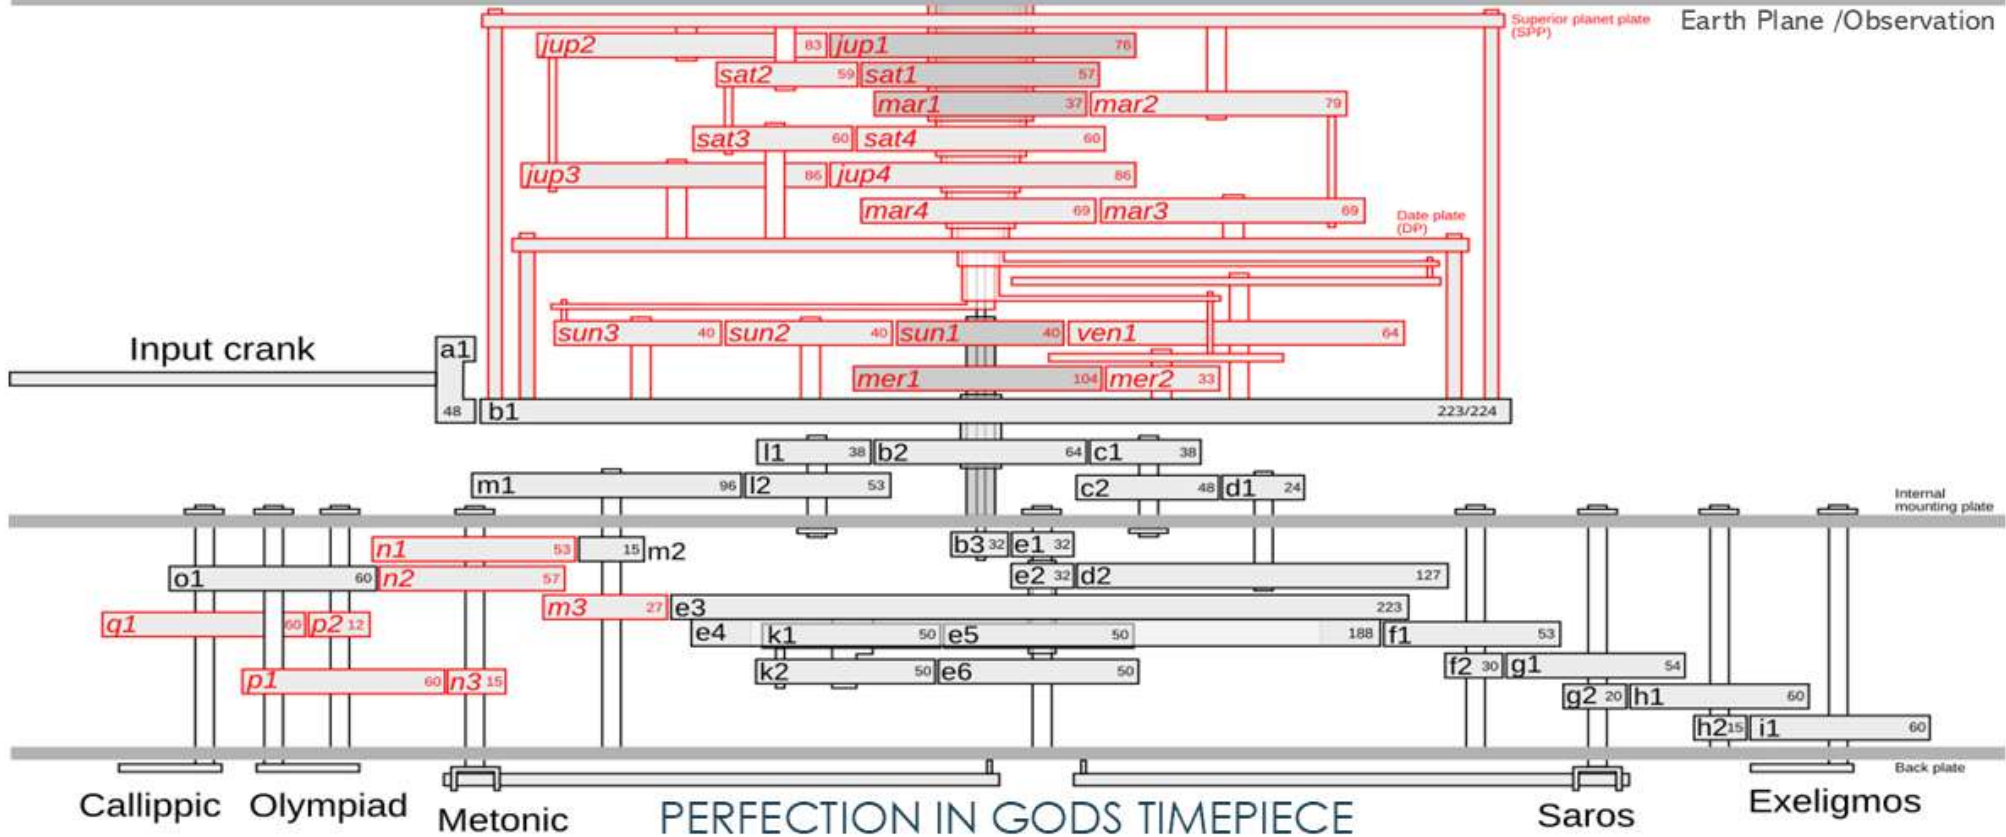

Wandering Stars on a fixed repeating circuit

By Tomisti - Own work, CC BY-SA 4.0, <https://commons.wikimedia.org/w/index.php?curid=55066500>