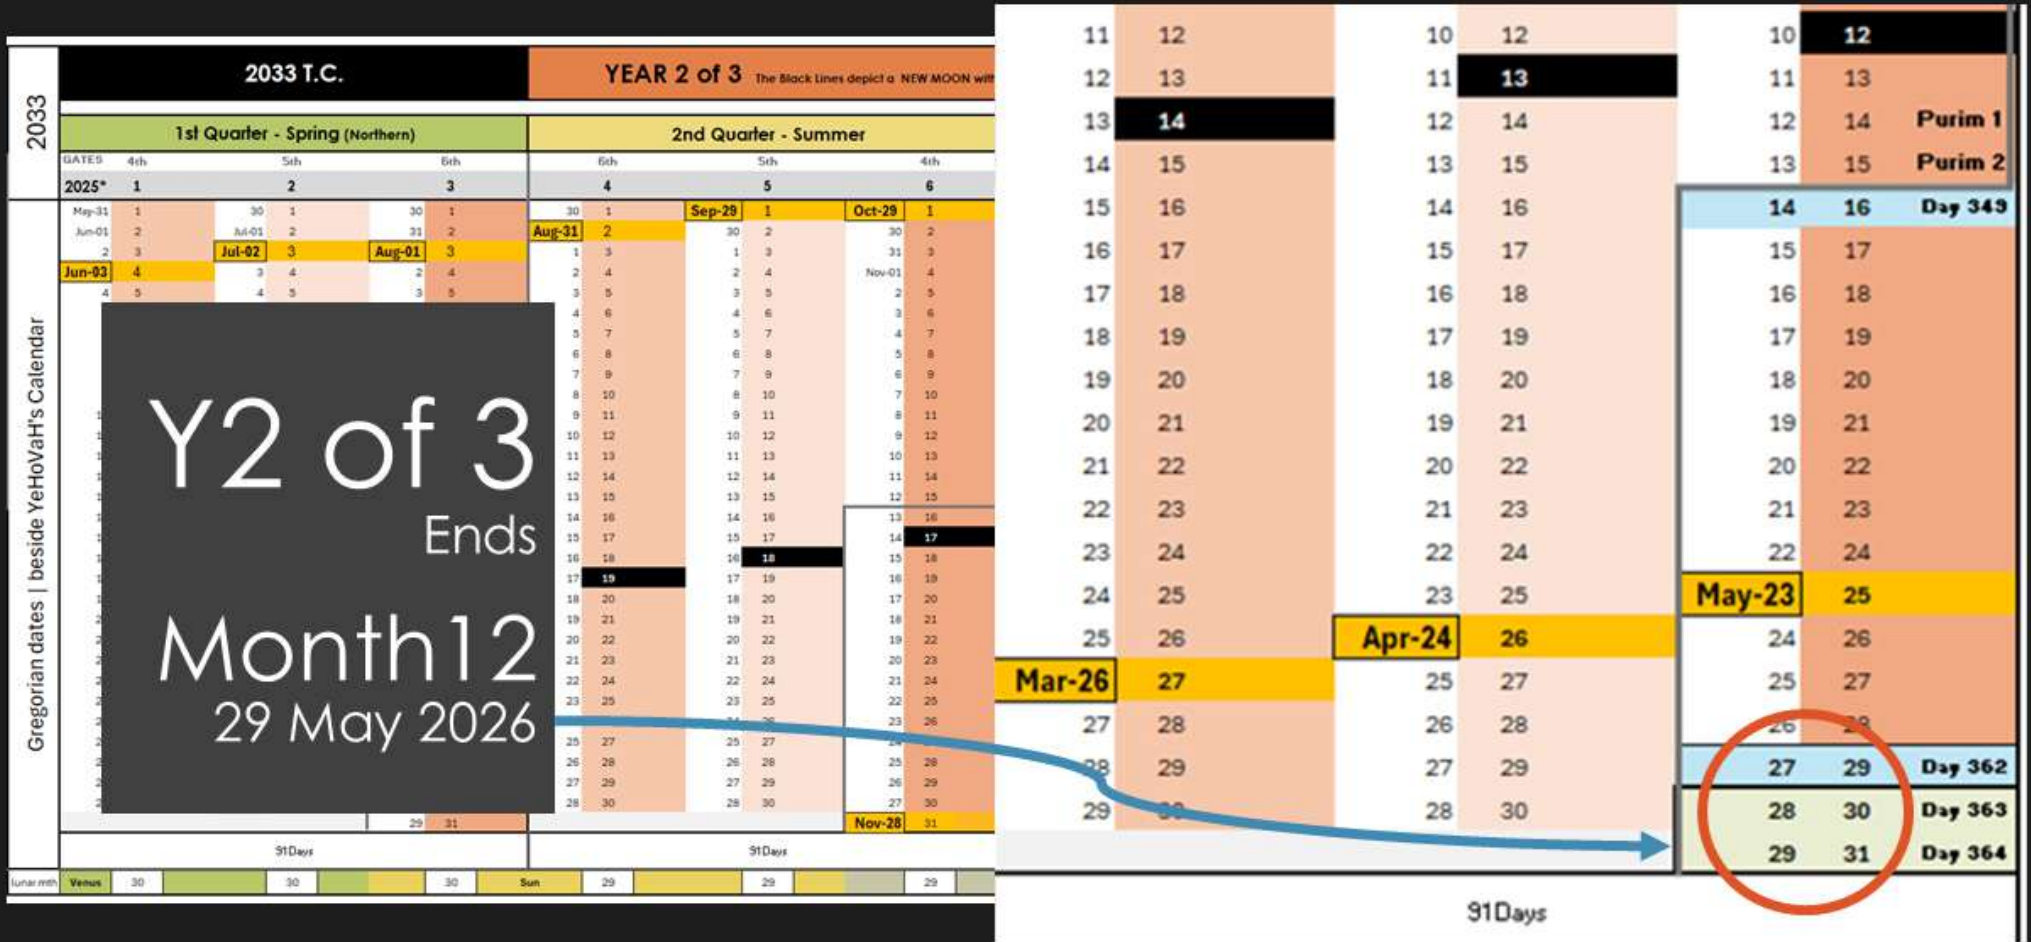

Same Days - Different Year Ends