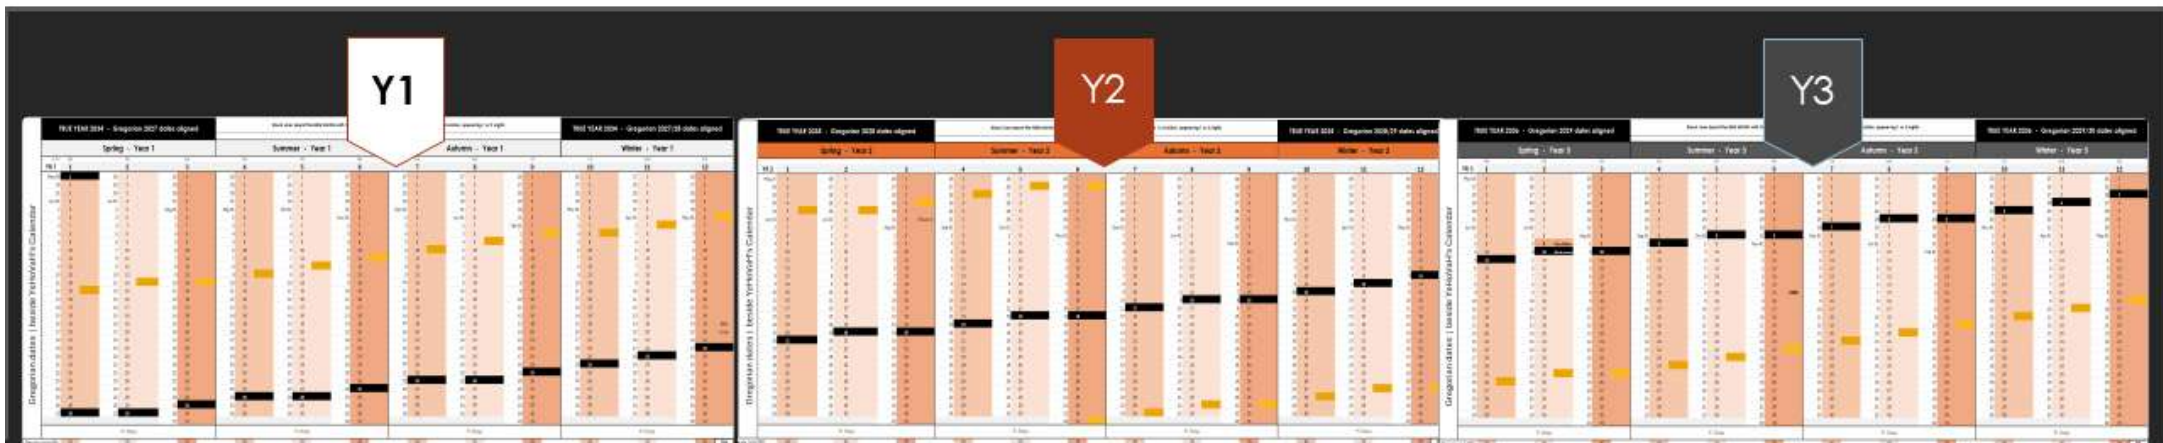

# Perfect, genius and fixed forever

- ▶ 3 Identical, Solar Years
- ▶ 3 seamlessly repeating, Lunar Years inside Solar Years | 1 Tri-annual Moon phases.
- ▶ Feasts, Celebrations and Sabbath Days, that never drift
- ▶ Same Day of the week and fixed date every year