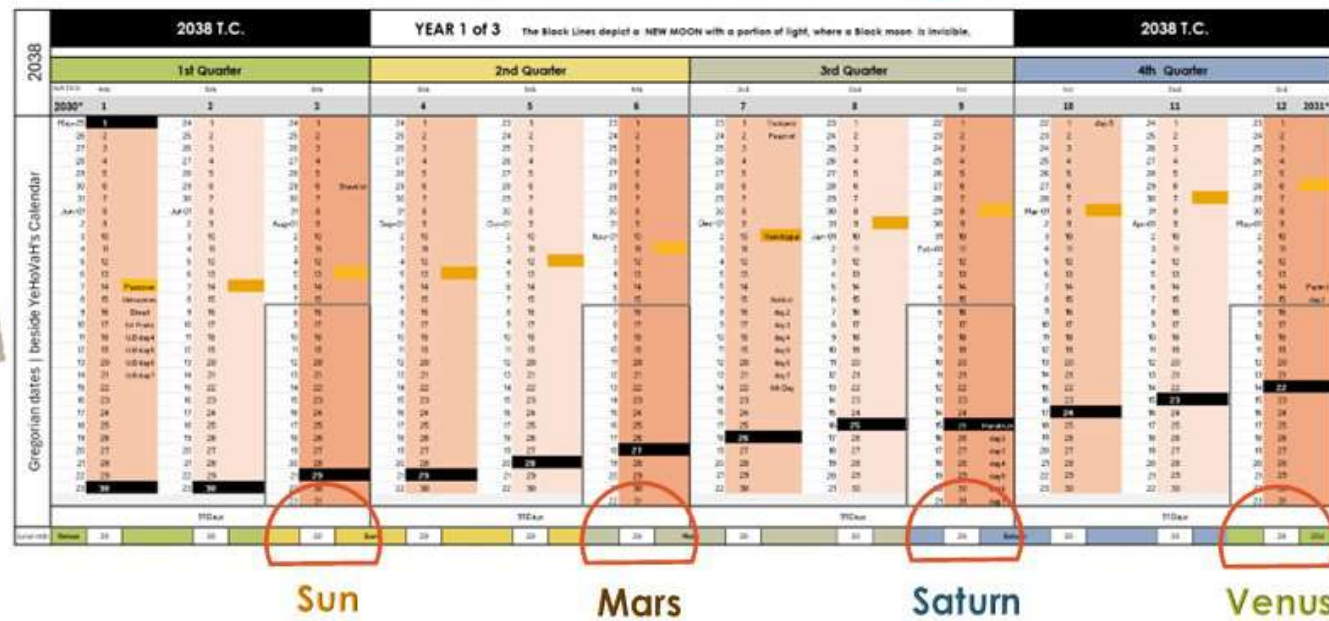

The Seasons And Their Leading Stars

5 With respect to the progress of the sun in heaven, it enters and goes out of gate for thirty days, with the leaders of the thousand classes of the stars; with four which are added, and appertain to the four quarters of the year, which conduct them, and accompany them at four periods. 6 Respecting these, men greatly err, and do not calculate them in the calculation of every age; for they greatly err respecting them; nor do men know accurately that they are in the calculation of the year. But indeed these are marked down forever; one in the first gate, one in the third, one in the fourth, and one in the sixth: 7 So that the year is completed in three hundred and sixty-four days. 8 Truly has been stated, and accurately has been calculated that which is marked down; for the luminaries, the months, the fixed periods, the years.

Seasons
Many err
1346
Robins
T. Lawrence

Like Clockwork...

- First season - Venus*
- Second Season - Sun
- Third Season - Mars*
- Fourth Season - Saturn*

*Of course God didn't name His 'Wandering Stars' in the heavens, after Genesis 6, villains. That's a Roman hand-me-down!

Like Clockwork - around the face of the earth

Spread out like a tent above the circle of the Earth - Isaiah 40:22