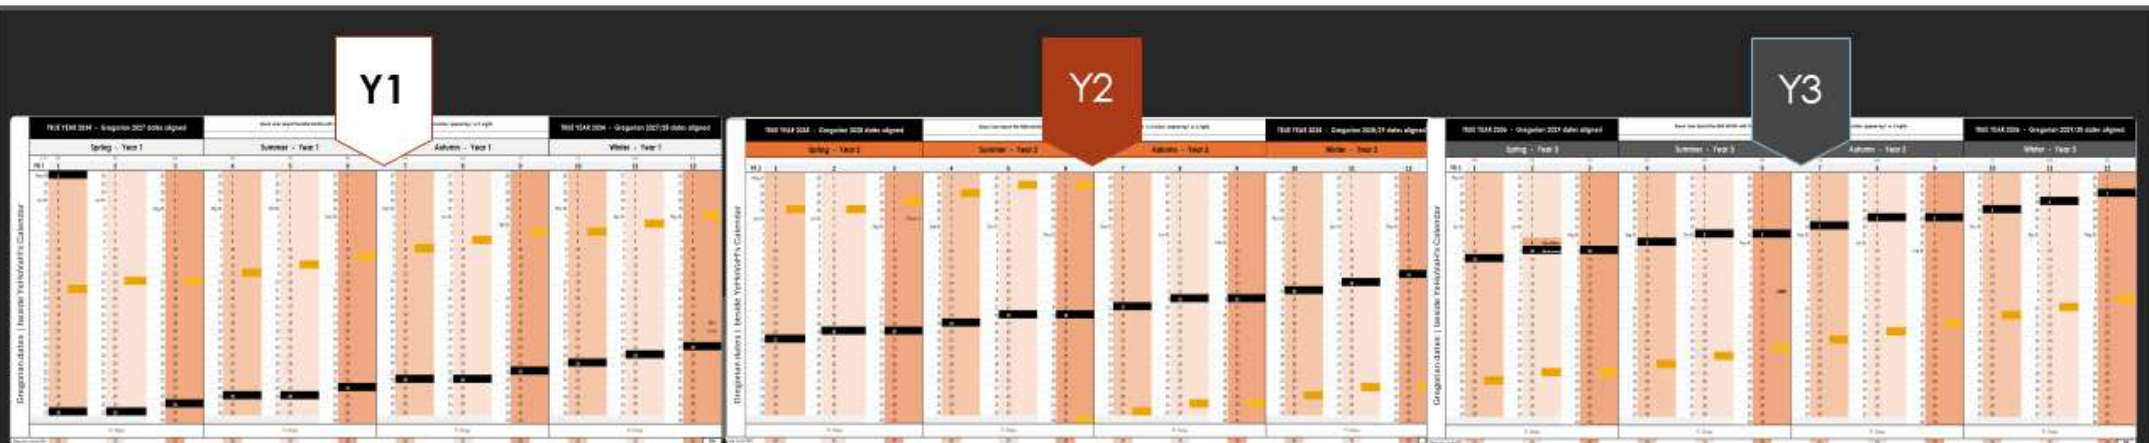

# Perfect, genius and fixed forever

- ▶ 3 Identical, Solar Years
- ▶ 3 seamlessly repeating, Lunar Years inside Solar Years | 1 Tri-annual Moon phases.
- ▶ Feasts, Celebrations and Sabbath Days, that never drift
- ▶ Same Day of the week and fixed date every year