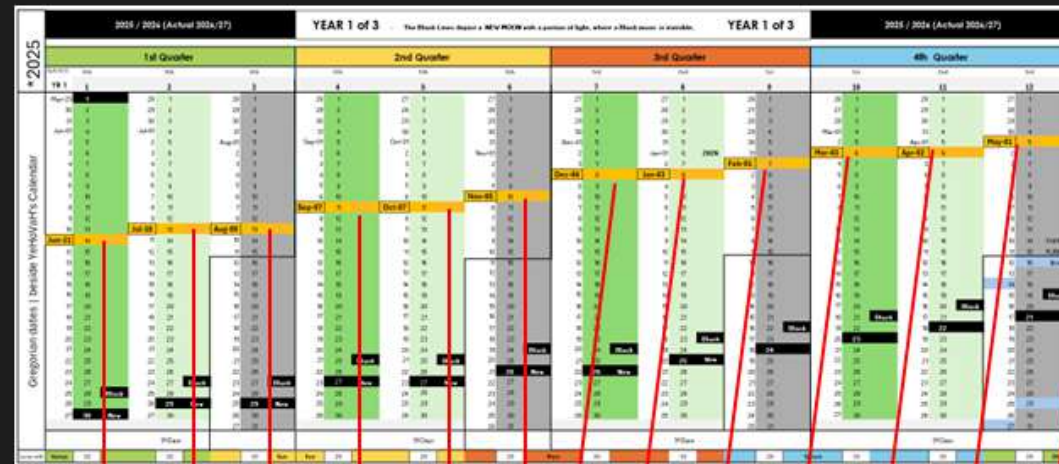

Same Days - Different Year Type

Y1 of 3
13 New Moons