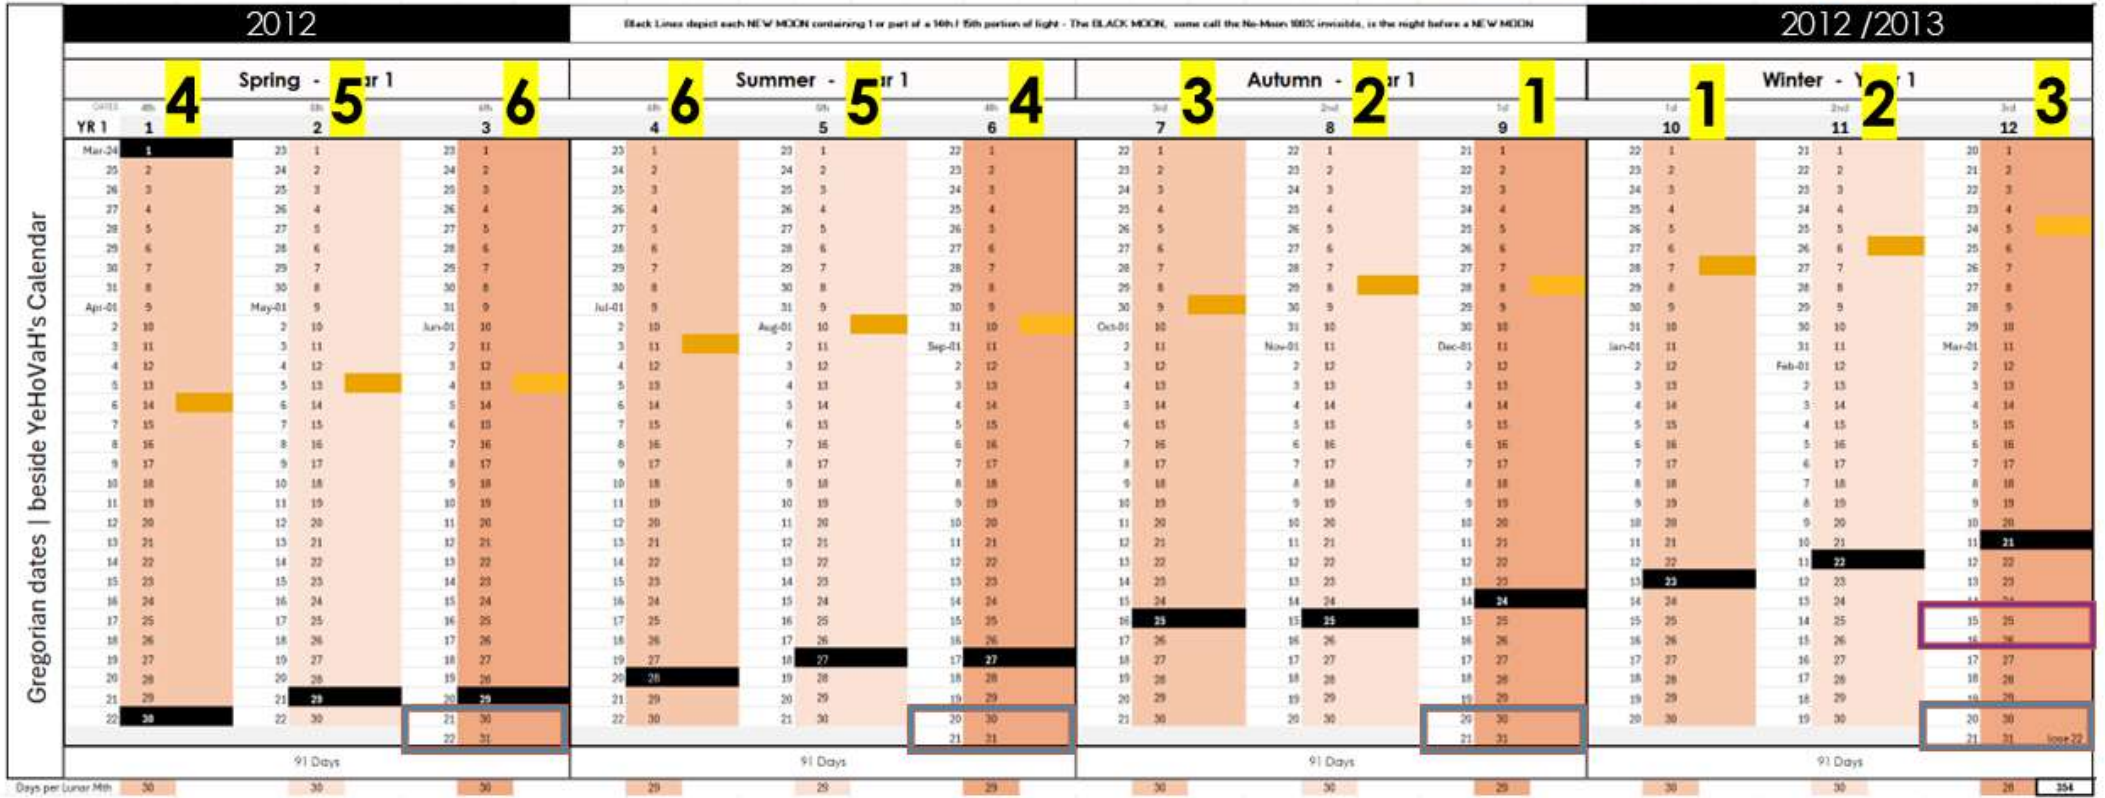

- Pivot of the Season -
Gregorian dates below in Red
Equiv. Day Gods Calendar in Blue

Equinox and Solstices
as at Jerusalem, Israel
Total number of days = 364

Equinox
March 22*
M12-D31
Previous Yr

Solstice
June 21/22
M3-D31

Equinox
Sept 21
M6-D31

Solstice
Dec 21
M9-D31

Equinox
March 15*
M12-D26