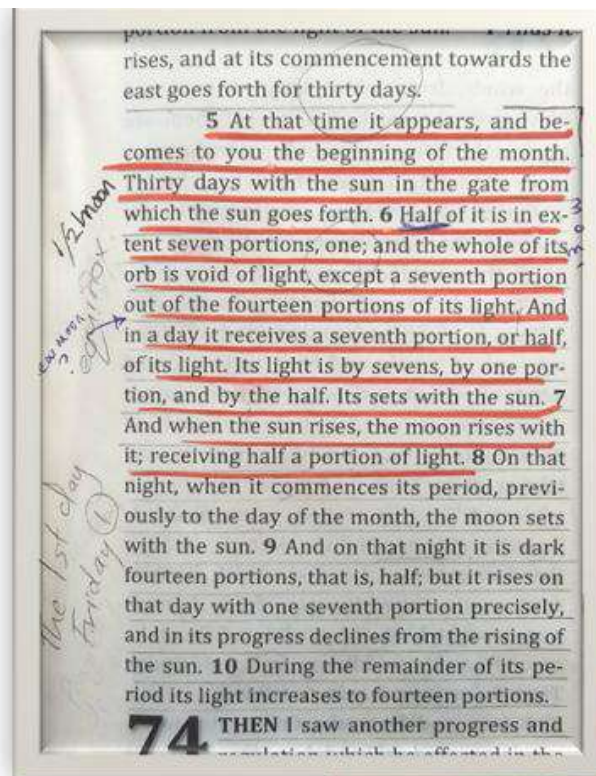

Who is Enoch?

7TH FROM ADAM.

ACKNOWLEDGED FRIEND OF GOD

MENTIONED 5 TIMES IN SCRIPTURE

AMONG THE HEBREWS CHPT-11 HEROES OF FAITH

HE PROVIDES REMARKABLE DETAILS OF THE LUMINARIES, TOLD TO HIM FROM GODS ANGEL URI'EL, WHO GOVERNS THE SYSTEM AND MOVEMENT OF THE SUN, MOON, AND STARS,

AS FOUND IN A GENUINE, BOOK OF ENOCH

*THE LUMINARIES - CHAPTERS 72-82