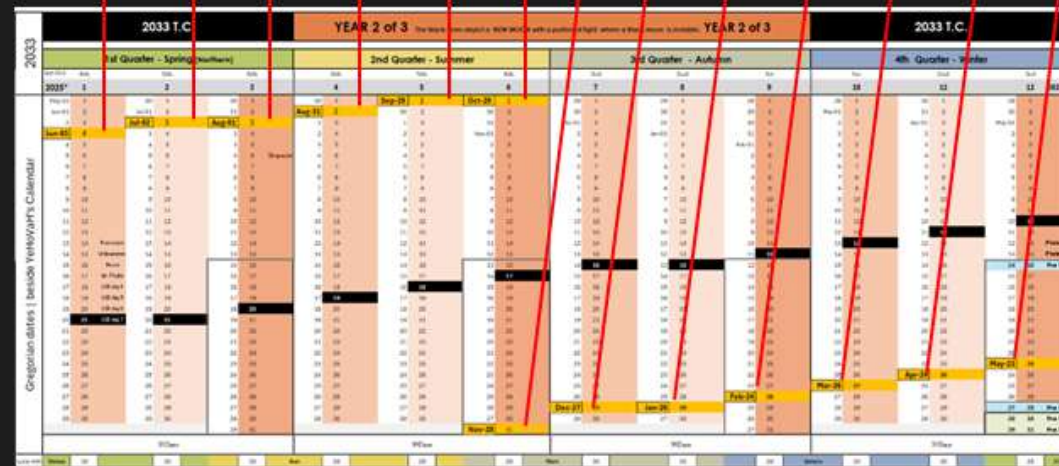

Month
1
2 New Moons

Y2 of 3
13 Full Moons