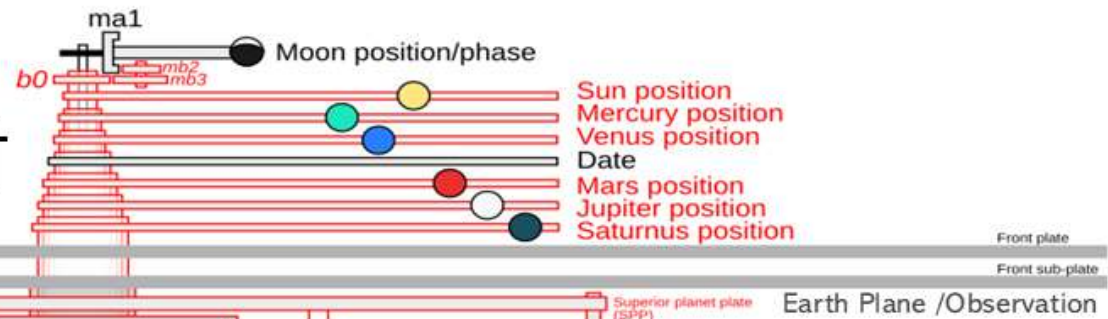

Wandering Stars on a fixed repeating circuit

By Tomisti - Own work, CC BY-SA 4.0, <https://commons.wikimedia.org/w/index.php?curid=55066500>