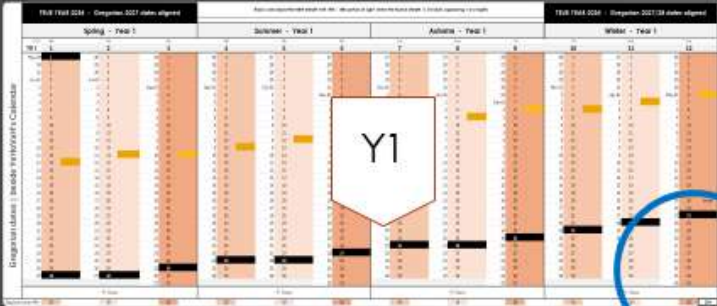

A GOOD INVESTIGATOR CONSIDERS ALL MOTIVES

On The Calendar, each year 10 Days of a Lunar month become surplus.

After One year = 10 Days

After two years = 10+10 / 20 Days

After Three Years = 10+10+10 = 30 Days
(1 new month)

REMOVING 10 DAYS EXACTLY prevents
the flow of Year 1 into Year 2

Removing 10 days
repeats a Year